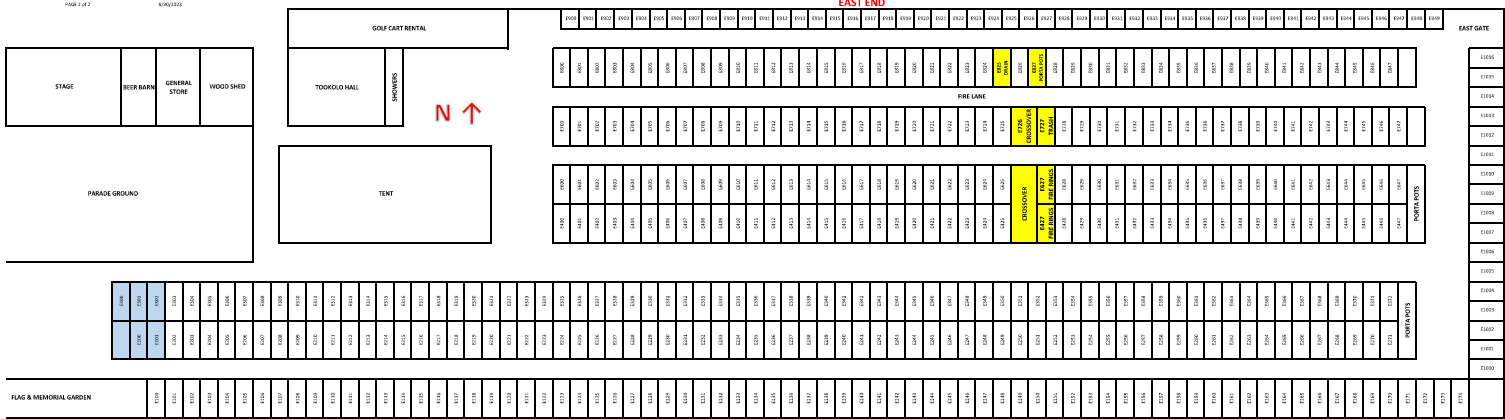

INDIANA STATE ROAD 26 (E 400 S)

WEST END

INDIANA STATE ROAD 26 (E 400 S)

EAST END

PAGE 1 OF 1

6/30/2021