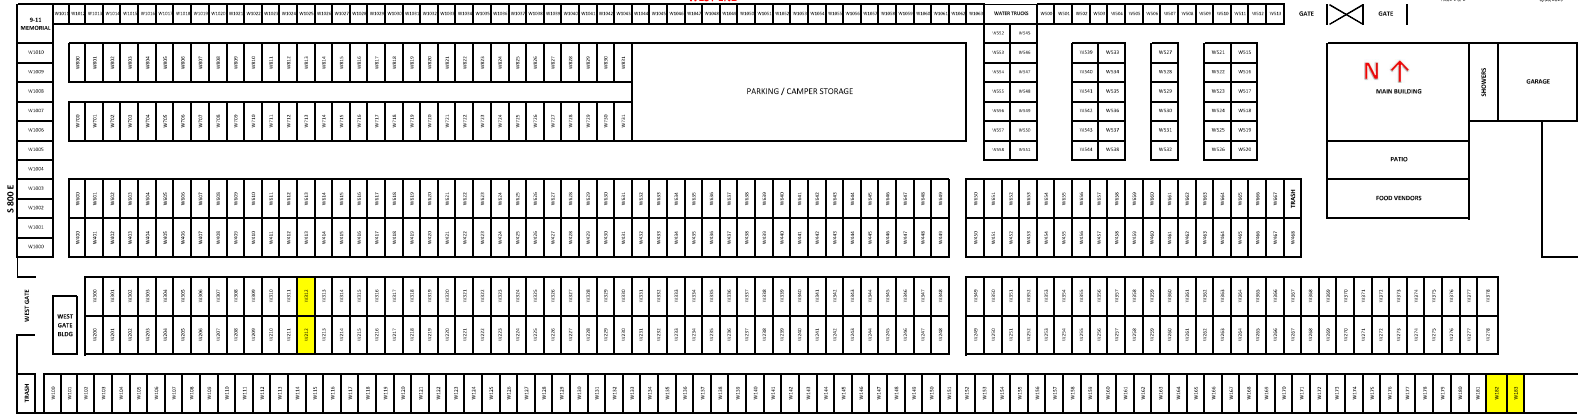

INDIANA STATE ROAD 26 (E 400 S)

WEST END

INDIANA STATE ROAD 26 (E 400 S)

EAST END

PAGE 1 OF 1

6/30/2021